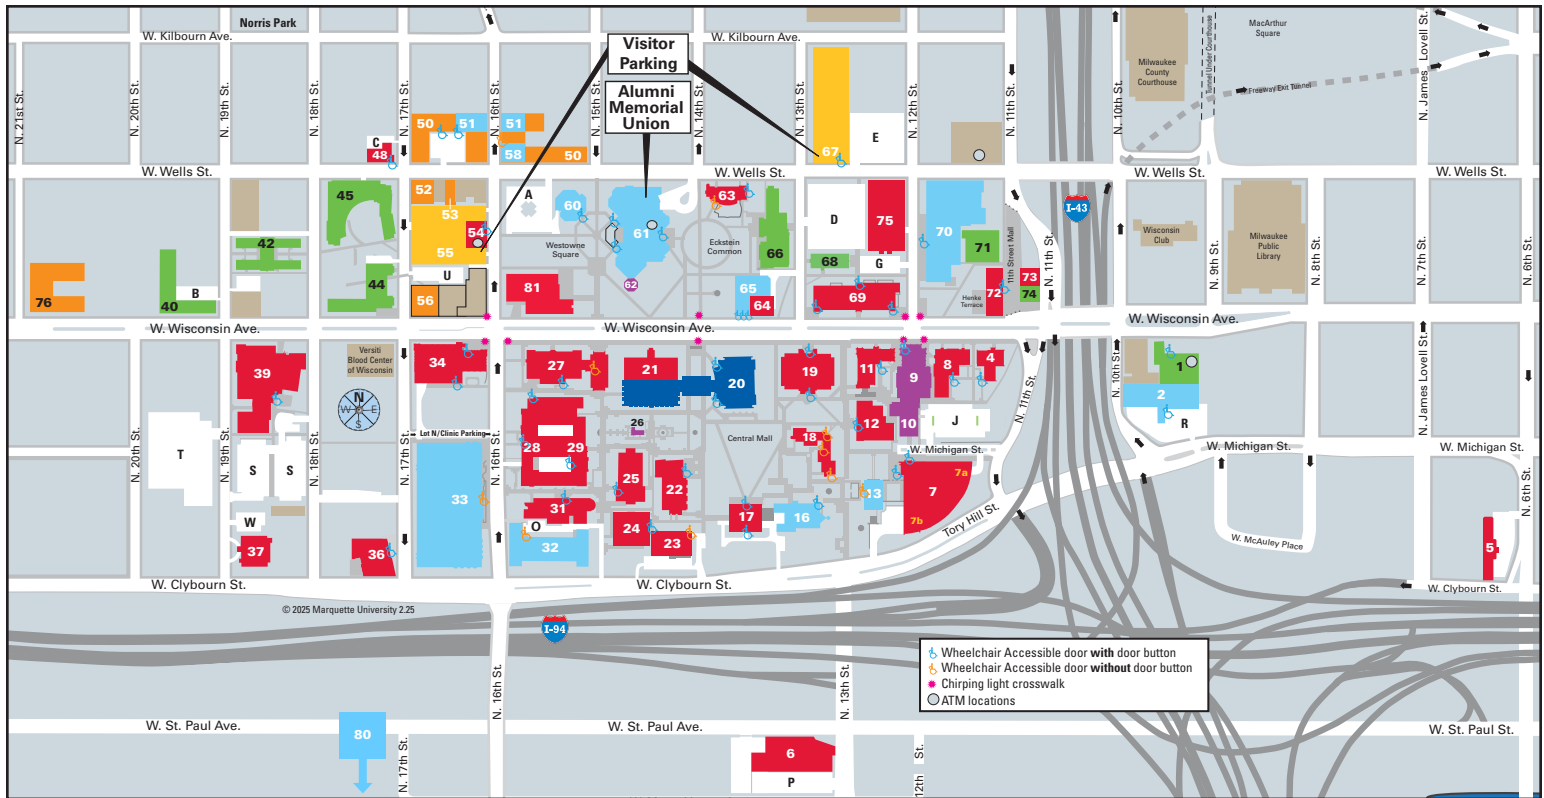

# MARQUETTE UNIVERSITY – Visitor Campus Map

## Libraries

Law Library	7
Raynor Library	20